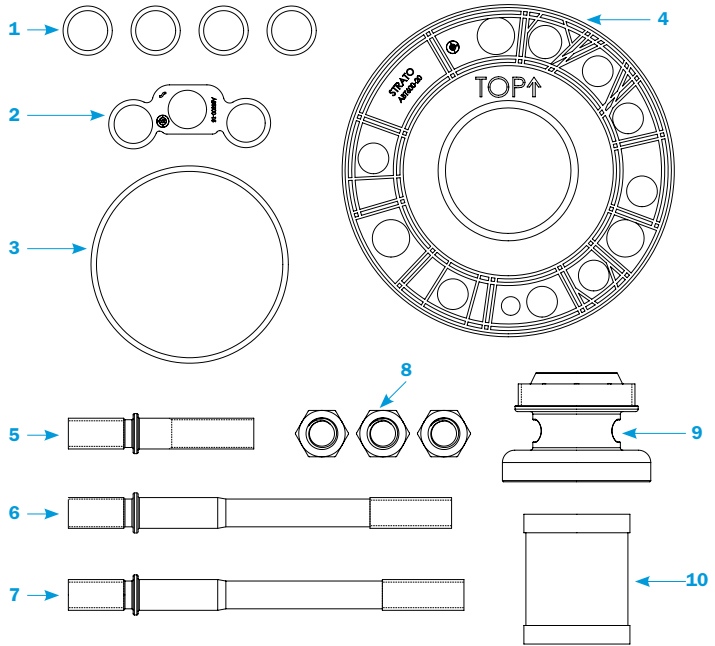

4-PORT RECEIVER & ACCESS PLATE REPAIR KITS

PART #
ABT601-1

4-Port Receiver Body Kit

PART #
ABT602

4-Port Receiver Repair Kit

ITEM NO.	PART NO.	DESCRIPTION	QTY
1	ABT600-9	Top Receiver Gasket Equal	1
2	ABT600-11	Top Receiver Gasket Unequal	1
3	ABT600-7	Large Spring Stop	1
4	ABT600-4	Small Spring Stop	3
5	H493	Large Spring	1
6	H492	Small Spring	3
7	ABT600-6	Large Spring Retainer	1
8	ABT600-3	Small Spring Retainer	3
9	ABT600-5	Large Check Valve	1
10	ABT600-2	Small Check Valve	3
11	ABT600-8	Bottom Receiver Gasket Equal	1
12	ABT600-10	Bottom Receiver Gasket Unequal	1

Receiver Body & Studs **not included** in the kit.
For reference only.

4-PORT RECEIVER & ACCESS PLATE REPAIR KITS

PART #
ABT603

Access Plate Outer Gasket Kit

ITEM NO.	PART NO.	DESCRIPTION	QTY
1	ABT600-14	1" Face Gasket	4
2	ABT600-15	Triple Port Face Gasket	1
3	ABT600-16	4" Face Gasket	1
4	ABT600-20	Service Gasket	1

PART #
ABT604

Access Plate Outer Gasket & Mounting Kit

ITEM NO.	PART NO.	DESCRIPTION	QTY
1	ABT600-14	1" Face Gasket	4
2	ABT600-15	Triple Port Face Gasket	1
3	ABT600-16	4" Face Gasket	1
4	ABT600-20	Service Gasket	1
5	ABT600-21	5/8"-11 X 3-3/4" Stud	1
6	ABT600-22	5/8"-11 X 7-3/4" Stud	1
7	ABT600-23	5/8"-11 X 8" Stud	1
8	H505	5/8"-11 Hex Nut	3
9	ABT600-17	Strainer Nut	1
10	FILT-3027	Strainer	1