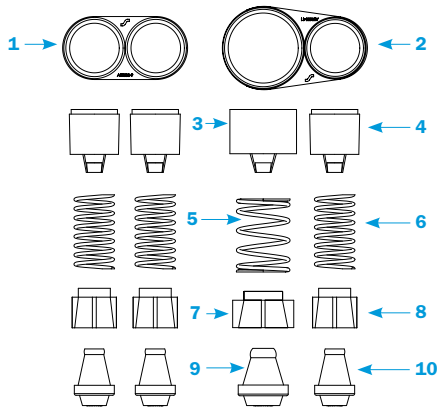

4-PORT RECEIVER & ACCESS PLATE REPAIR KITS

PART #
ABT601-1

4-Port Receiver Body Kit

PART #
ABT602

4-Port Receiver Repair Kit

ITEM NO.	PART NO.	DESCRIPTION	QTY
1	ABT600-9	Top Receiver Gasket Equal	1
2	ABT600-11	Top Receiver Gasket Unequal	1
3	ABT600-7	Large Spring Stop	1
4	ABT600-4	Small Spring Stop	3
5	H493	Large Spring	1
6	H492	Small Spring	3
7	ABT600-6	Large Spring Retainer	1
8	ABT600-3	Small Spring Retainer	3
9	ABT600-5	Large Check Valve	1
10	ABT600-2	Small Check Valve	3
11	ABT600-8	Bottom Receiver Gasket Equal	1
12	ABT600-10	Bottom Receiver Gasket Unequal	1

Receiver Body & Studs **not included** in the kit.
For reference only.

4-PORT RECEIVER & ACCESS PLATE REPAIR KITS

PART #
ABT603

Access Plate Outer Gasket Kit

ITEM NO.	PART NO.	DESCRIPTION	QTY
1	ABT600-14	1" Face Gasket	4
2	ABT600-15	Triple Port Face Gasket	1
3	ABT600-16	4" Face Gasket	1
4	ABT600-20	Service Gasket	1

PART #
ABT604

Access Plate Outer Gasket & Mounting Kit

ITEM NO.	PART NO.	DESCRIPTION	QTY
1	ABT600-14	1" Face Gasket	4
2	ABT600-15	Triple Port Face Gasket	1
3	ABT600-16	4" Face Gasket	1
4	ABT600-20	Service Gasket	1
5	ABT600-21	5/8"-11 X 3-3/4" Stud	1
6	ABT600-22	5/8"-11 X 7-3/4" Stud	1
7	ABT600-23	5/8"-11 X 8" Stud	1
8	H505	5/8"-11 Hex Nut	3
9	ABT600-17	Strainer Nut	1
10	FILT-3027	Strainer	1