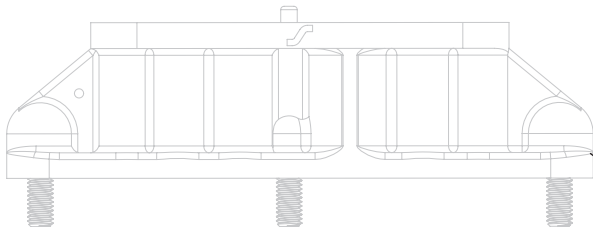

4-PORT RECEIVER & ACCESS PLATE REPAIR KITS

PART #
ABT601-1

4-Port Receiver Body Kit

PART #
ABT602

4-Port Receiver Repair Kit

ITEM NO.	PART NO.	DESCRIPTION	QTY
1	ABT600-9	Top Receiver Gasket Equal	1
2	ABT600-11	Top Receiver Gasket Unequal	1
3	ABT600-7	Large Spring Stop	1
4	ABT600-4	Small Spring Stop	3
5	H493	Large Spring	1
6	H492	Small Spring	3
7	ABT600-6	Large Spring Retainer	1
8	ABT600-3	Small Spring Retainer	3
9	ABT600-5	Large Check Valve	1
10	ABT600-2	Small Check Valve	3
11	ABT600-8	Bottom Receiver Gasket Equal	1
12	ABT600-10	Bottom Receiver Gasket Unequal	1

Receiver Body & Studs **not included** in the kit.
For reference only.

4-PORT RECEIVER & ACCESS PLATE REPAIR KITS

PART #
ABT603

Access Plate Outer Gasket Kit

ITEM NO.	PART NO.	DESCRIPTION	QTY
1	ABT600-14	1" Face Gasket	4
2	ABT600-15	Triple Port Face Gasket	1
3	ABT600-16	4" Face Gasket	1
4	ABT600-20	Service Gasket	1