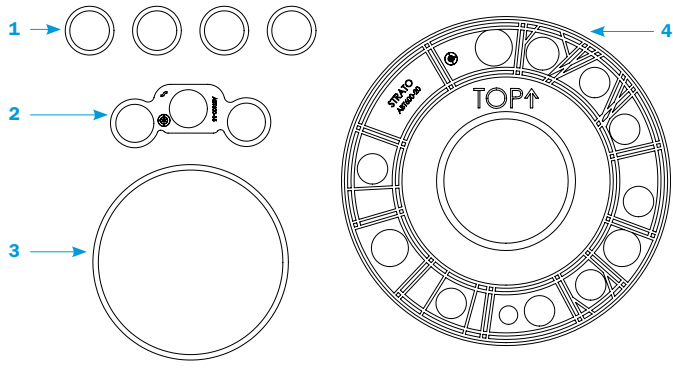

4-PORT RECEIVER & ACCESS PLATE REPAIR KITS

PART #
ABT601-1

4-Port Receiver Body Kit

PART #
ABT602

4-Port Receiver Repair Kit

ITEM NO.	PART NO.	DESCRIPTION	QTY
1	ABT600-9	Top Receiver Gasket Equal	1
2	ABT600-11	Top Receiver Gasket Unequal	1
3	ABT600-7	Large Spring Stop	1
4	ABT600-4	Small Spring Stop	3
5	H493	Large Spring	1
6	H492	Small Spring	3
7	ABT600-6	Large Spring Retainer	1
8	ABT600-3	Small Spring Retainer	3
9	ABT600-5	Large Check Valve	1
10	ABT600-2	Small Check Valve	3
11	ABT600-8	Bottom Receiver Gasket Equal	1
12	ABT600-10	Bottom Receiver Gasket Unequal	1

Receiver Body & Studs **not included** in the kit.
For reference only.

4-PORT RECEIVER & ACCESS PLATE REPAIR KITS

PART #
ABT603

Access Plate Outer Gasket Kit

ITEM NO.	PART NO.	DESCRIPTION	QTY
1	ABT600-14	1" Face Gasket	4
2	ABT600-15	Triple Port Face Gasket	1
3	ABT600-16	4" Face Gasket	1
4	ABT600-20	Service Gasket	1

PART #
ABT604

Access Plate Outer Gasket & Mounting Kit

ITEM NO.	PART NO.	DESCRIPTION	QTY
1	ABT600-14	1" Face Gasket	4
2	ABT600-15	Triple Port Face Gasket	1
3	ABT600-16	4" Face Gasket	1
4	ABT600-20	Service Gasket	1
5	ABT600-21	5/8"-11 X 3-3/4" Stud	1
6	ABT600-22	5/8"-11 X 7-3/4" Stud	1
7	ABT600-23	5/8"-11 X 8" Stud	1
8	H505	5/8"-11 Hex Nut	3
9	ABT600-17	Strainer Nut	1
10	FILT-3027	Strainer	1