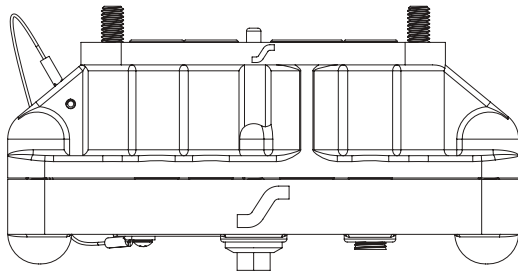

4-PORT RECEIVER & ACCESS PLATE REPAIR KITS

PART #
ABT601-1

4-Port Receiver Body Kit

PART #
ABT602

4-Port Receiver Repair Kit

ITEM NO.	PART NO.	DESCRIPTION	QTY
1	ABT600-9	Top Receiver Gasket Equal	1
2	ABT600-11	Top Receiver Gasket Unequal	1
3	ABT600-7	Large Spring Stop	1
4	ABT600-4	Small Spring Stop	3
5	H493	Large Spring	1
6	H492	Small Spring	3
7	ABT600-6	Large Spring Retainer	1
8	ABT600-3	Small Spring Retainer	3
9	ABT600-5	Large Check Valve	1
10	ABT600-2	Small Check Valve	3
11	ABT600-8	Bottom Receiver Gasket Equal	1
12	ABT600-10	Bottom Receiver Gasket Unequal	1

Receiver Body & Studs **not included** in the kit.
For reference only.

4-PORT RECEIVER & ACCESS PLATE REPAIR KITS

PART #
ABT603

Access Plate Outer Gasket Kit

ITEM NO.	PART NO.	DESCRIPTION	QTY
1	ABT600-14	1" Face Gasket	4
2	ABT600-15	Triple Port Face Gasket	1
3	ABT600-16	4" Face Gasket	1
4	ABT600-20	Service Gasket	1