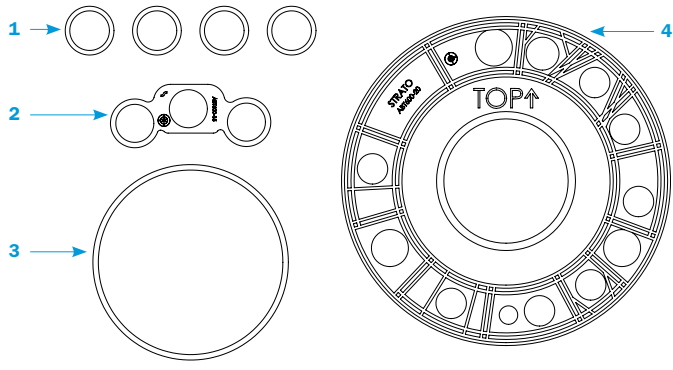

4-PORT RECEIVER & ACCESS PLATE REPAIR KITS

PART #
ABT601

4-Port Receiver Body Kit with QD4 Quick Disconnect Pressure Tap

PART #
ABT601-1

4-Port Receiver Body Kit

PART #
ABT602

4-Port Receiver Repair Kit

ITEM NO.	PART NO.	DESCRIPTION	QTY
1	ABT600-9	Top Receiver Gasket Equal	1
2	ABT600-11	Top Receiver Gasket Unequal	1
3	ABT600-7	Large Spring Stop	1
4	ABT600-4	Small Spring Stop	3
5	H493	Large Spring	1
6	H492	Small Spring	3
7	ABT600-6	Large Spring Retainer	1
8	ABT600-3	Small Spring Retainer	3
9	ABT600-5	Large Check Valve	1
10	ABT600-2	Small Check Valve	3
11	ABT600-8	Bottom Receiver Gasket Equal	1
12	ABT600-10	Bottom Receiver Gasket Unequal	1

Receiver Body & Studs **not included** in the kit. For reference only.

4-PORT RECEIVER & ACCESS PLATE REPAIR KITS

PART #
ABT603

Access Plate Outer Gasket Kit

ITEM NO.	PART NO.	DESCRIPTION	QTY
1	ABT600-14	1" Face Gasket	4
2	ABT600-15	Triple Port Face Gasket	1
3	ABT600-16	4" Face Gasket	1
4	ABT600-20	Service Gasket	1

PART #
ABT604

Access Plate Outer Gasket & Mounting Kit

ITEM NO.	PART NO.	DESCRIPTION	QTY
1	ABT600-14	1" Face Gasket	4
2	ABT600-15	Triple Port Face Gasket	1
3	ABT600-16	4" Face Gasket	1
4	ABT600-20	Service Gasket	1
5	ABT600-21	5/8"-11 X 3-3/4" Stud	1
6	ABT600-22	5/8"-11 X 7-3/4" Stud	1
7	ABT600-23	5/8"-11 X 8" Stud	1
8	H505	5/8"-11 Hex Nut	3
9	ABT600-17	Strainer Nut	1
10	FILT-3027	Strainer	1