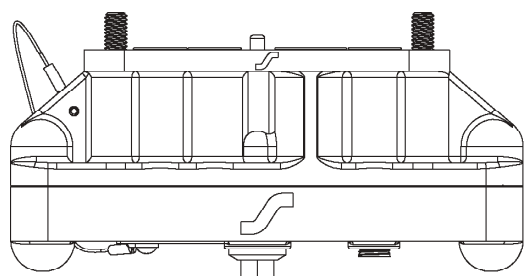

4-PORT RECEIVER & ACCESS PLATE REPAIR KITS

PART #
ABT601

4-Port Receiver Body Kit with QD4 Quick Disconnect Pressure Tap

PART #
ABT601-1

4-Port Receiver Body Kit

PART #
ABT602

4-Port Receiver Repair Kit

ITEM NO.	PART NO.	DESCRIPTION	QTY
1	ABT600-9	Top Receiver Gasket Equal	1
2	ABT600-11	Top Receiver Gasket Unequal	1
3	ABT600-7	Large Spring Stop	1
4	ABT600-4	Small Spring Stop	3
5	H493	Large Spring	1
6	H492	Small Spring	3
7	ABT600-6	Large Spring Retainer	1
8	ABT600-3	Small Spring Retainer	3
9	ABT600-5	Large Check Valve	1
10	ABT600-2	Small Check Valve	3
11	ABT600-8	Bottom Receiver Gasket Equal	1
12	ABT600-10	Bottom Receiver Gasket Unequal	1

Receiver Body & Studs **not included** in the kit. For reference only.

4-PORT RECEIVER & ACCESS PLATE REPAIR KITS

PART #
ABT603

Access Plate Outer Gasket Kit

ITEM NO.	PART NO.	DESCRIPTION	QTY
1	ABT600-14	1" Face Gasket	4
2	ABT600-15	Triple Port Face Gasket	1
3	ABT600-16	4" Face Gasket	1
4	ABT600-20	Service Gasket	1