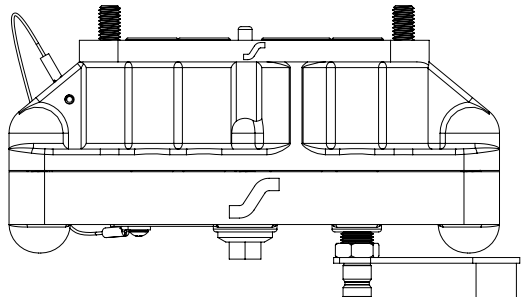

4-PORT RECEIVER & ACCESS PLATE REPAIR KITS

PART #
ABT601

4-Port Receiver Body Kit with QD4 Quick Disconnect Pressure Tap

PART #
ABT601-1

4-Port Receiver Body Kit

PART #
ABT602

4-Port Receiver Repair Kit

ITEM NO.	PART NO.	DESCRIPTION	QTY
1	ABT600-9	Top Receiver Gasket Equal	1
2	ABT600-11	Top Receiver Gasket Unequal	1
3	ABT600-7	Large Spring Stop	1
4	ABT600-4	Small Spring Stop	3
5	H493	Large Spring	1
6	H492	Small Spring	3
7	ABT600-6	Large Spring Retainer	1
8	ABT600-3	Small Spring Retainer	3
9	ABT600-5	Large Check Valve	1
10	ABT600-2	Small Check Valve	3
11	ABT600-8	Bottom Receiver Gasket Equal	1
12	ABT600-10	Bottom Receiver Gasket Unequal	1

Receiver Body & Studs **not included** in the kit. For reference only.

4-PORT RECEIVER & ACCESS PLATE REPAIR KITS

PART #
ABT603

Access Plate Outer Gasket Kit

ITEM NO.	PART NO.	DESCRIPTION	QTY
1	ABT600-14	1" Face Gasket	4
2	ABT600-15	Triple Port Face Gasket	1
3	ABT600-16	4" Face Gasket	1
4	ABT600-20	Service Gasket	1