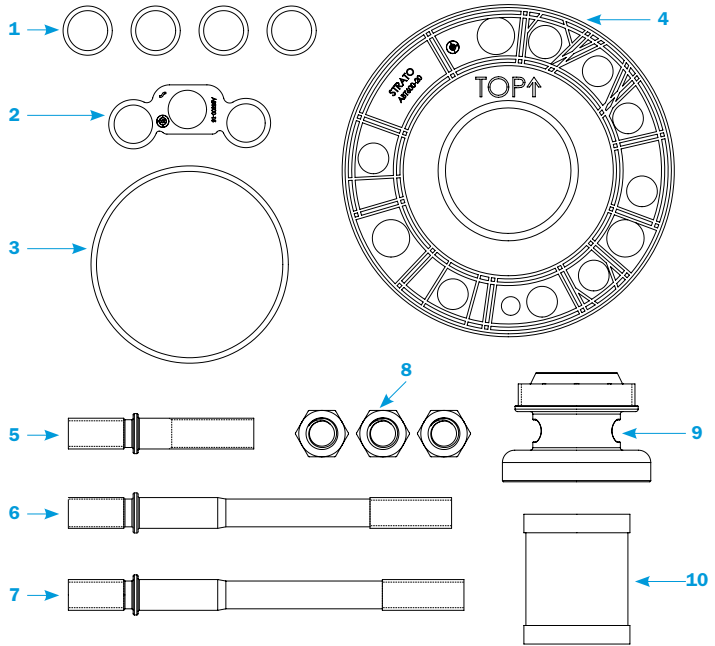

4-PORT RECEIVER & ACCESS PLATE REPAIR KITS

PART #
ABT601

4-Port Receiver Body Kit with QD4 Quick Disconnect Pressure Tap

PART #
ABT601-1

4-Port Receiver Body Kit

PART #
ABT602

4-Port Receiver Repair Kit

ITEM NO.	PART NO.	DESCRIPTION	QTY
1	ABT600-9	Top Receiver Gasket Equal	1
2	ABT600-11	Top Receiver Gasket Unequal	1
3	ABT600-7	Large Spring Stop	1
4	ABT600-4	Small Spring Stop	3
5	H493	Large Spring	1
6	H492	Small Spring	3
7	ABT600-6	Large Spring Retainer	1
8	ABT600-3	Small Spring Retainer	3
9	ABT600-5	Large Check Valve	1
10	ABT600-2	Small Check Valve	3
11	ABT600-8	Bottom Receiver Gasket Equal	1
12	ABT600-10	Bottom Receiver Gasket Unequal	1

Receiver Body & Studs **not included** in the kit. For reference only.

4-PORT RECEIVER & ACCESS PLATE REPAIR KITS

PART #
ABT603

Access Plate Outer Gasket Kit

ITEM NO.	PART NO.	DESCRIPTION	QTY
1	ABT600-14	1" Face Gasket	4
2	ABT600-15	Triple Port Face Gasket	1
3	ABT600-16	4" Face Gasket	1
4	ABT600-20	Service Gasket	1

PART #
ABT604

Access Plate Outer Gasket & Mounting Kit

ITEM NO.	PART NO.	DESCRIPTION	QTY
1	ABT600-14	1" Face Gasket	4
2	ABT600-15	Triple Port Face Gasket	1
3	ABT600-16	4" Face Gasket	1
4	ABT600-20	Service Gasket	1
5	ABT600-21	5/8"-11 X 3-3/4" Stud	1
6	ABT600-22	5/8"-11 X 7-3/4" Stud	1
7	ABT600-23	5/8"-11 X 8" Stud	1
8	H505	5/8"-11 Hex Nut	3
9	ABT600-17	Strainer Nut	1
10	FILT-3027	Strainer	1