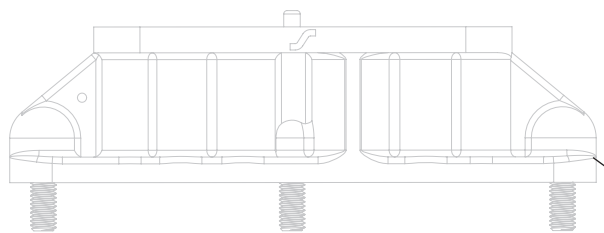

4-PORT RECEIVER & ACCESS PLATE REPAIR KITS

PART #
ABT601

4-Port Receiver Body Kit with QD4 Quick Disconnect Pressure Tap

PART #
ABT601-1

4-Port Receiver Body Kit

PART #
ABT602

4-Port Receiver Repair Kit

ITEM NO.	PART NO.	DESCRIPTION	QTY
1	ABT600-9	Top Receiver Gasket Equal	1
2	ABT600-11	Top Receiver Gasket Unequal	1
3	ABT600-7	Large Spring Stop	1
4	ABT600-4	Small Spring Stop	3
5	H493	Large Spring	1
6	H492	Small Spring	3
7	ABT600-6	Large Spring Retainer	1
8	ABT600-3	Small Spring Retainer	3
9	ABT600-5	Large Check Valve	1
10	ABT600-2	Small Check Valve	3
11	ABT600-8	Bottom Receiver Gasket Equal	1
12	ABT600-10	Bottom Receiver Gasket Unequal	1

Receiver Body & Studs **not included** in the kit. For reference only.

4-PORT RECEIVER & ACCESS PLATE REPAIR KITS

PART #
ABT603

Access Plate Outer Gasket Kit

ITEM NO.	PART NO.	DESCRIPTION	QTY
1	ABT600-14	1" Face Gasket	4
2	ABT600-15	Triple Port Face Gasket	1
3	ABT600-16	4" Face Gasket	1
4	ABT600-20	Service Gasket	1