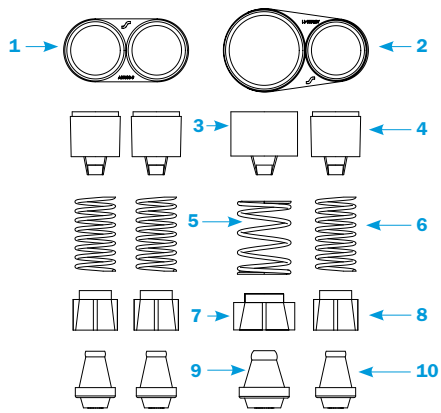

4-PORT RECEIVER & ACCESS PLATE REPAIR KITS

PART #
ABT601

4-Port Receiver Body Kit with QD4 Quick Disconnect Pressure Tap

PART #
ABT601-1

4-Port Receiver Body Kit

PART #
ABT602

4-Port Receiver Repair Kit

ITEM NO.	PART NO.	DESCRIPTION	QTY
1	ABT600-9	Top Receiver Gasket Equal	1
2	ABT600-11	Top Receiver Gasket Unequal	1
3	ABT600-7	Large Spring Stop	1
4	ABT600-4	Small Spring Stop	3
5	H493	Large Spring	1
6	H492	Small Spring	3
7	ABT600-6	Large Spring Retainer	1
8	ABT600-3	Small Spring Retainer	3
9	ABT600-5	Large Check Valve	1
10	ABT600-2	Small Check Valve	3
11	ABT600-8	Bottom Receiver Gasket Equal	1
12	ABT600-10	Bottom Receiver Gasket Unequal	1

Receiver Body & Studs **not included** in the kit. For reference only.

4-PORT RECEIVER & ACCESS PLATE REPAIR KITS

PART #
ABT603

Access Plate Outer Gasket Kit

ITEM NO.	PART NO.	DESCRIPTION	QTY
1	ABT600-14	1" Face Gasket	4
2	ABT600-15	Triple Port Face Gasket	1
3	ABT600-16	4" Face Gasket	1
4	ABT600-20	Service Gasket	1

PART #
ABT604

Access Plate Outer Gasket & Mounting Kit

ITEM NO.	PART NO.	DESCRIPTION	QTY
1	ABT600-14	1" Face Gasket	4
2	ABT600-15	Triple Port Face Gasket	1
3	ABT600-16	4" Face Gasket	1
4	ABT600-20	Service Gasket	1
5	ABT600-21	5/8"-11 X 3-3/4" Stud	1
6	ABT600-22	5/8"-11 X 7-3/4" Stud	1
7	ABT600-23	5/8"-11 X 8" Stud	1
8	H505	5/8"-11 Hex Nut	3
9	ABT600-17	Strainer Nut	1
10	FILT-3027	Strainer	1