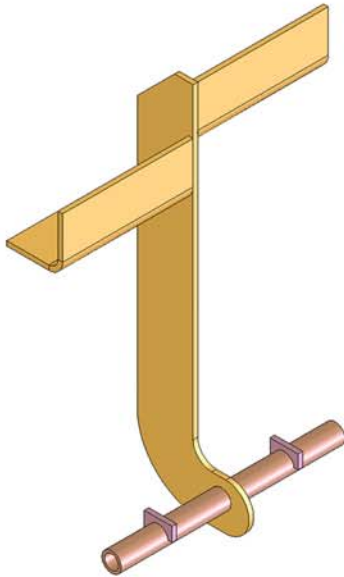

# UNIVERSAL TROLLEY LOCATING FIXTURE

## STRATO PRODUCT #EOCT-UTLF

STRATO PART #:  
EOCT-UTLF

- Ensures correct location of trolley rods during installation of sliding trolley pipe (S427) arrangements for F-Couplers and E-Couplers.
- Meets design requirements of the TTX Universal Trolley Arrangement.
- Two locating heights available for use with Standard Level and Low Level cars.
- To locate trolley parts 1, 2 and 3 (See picture).