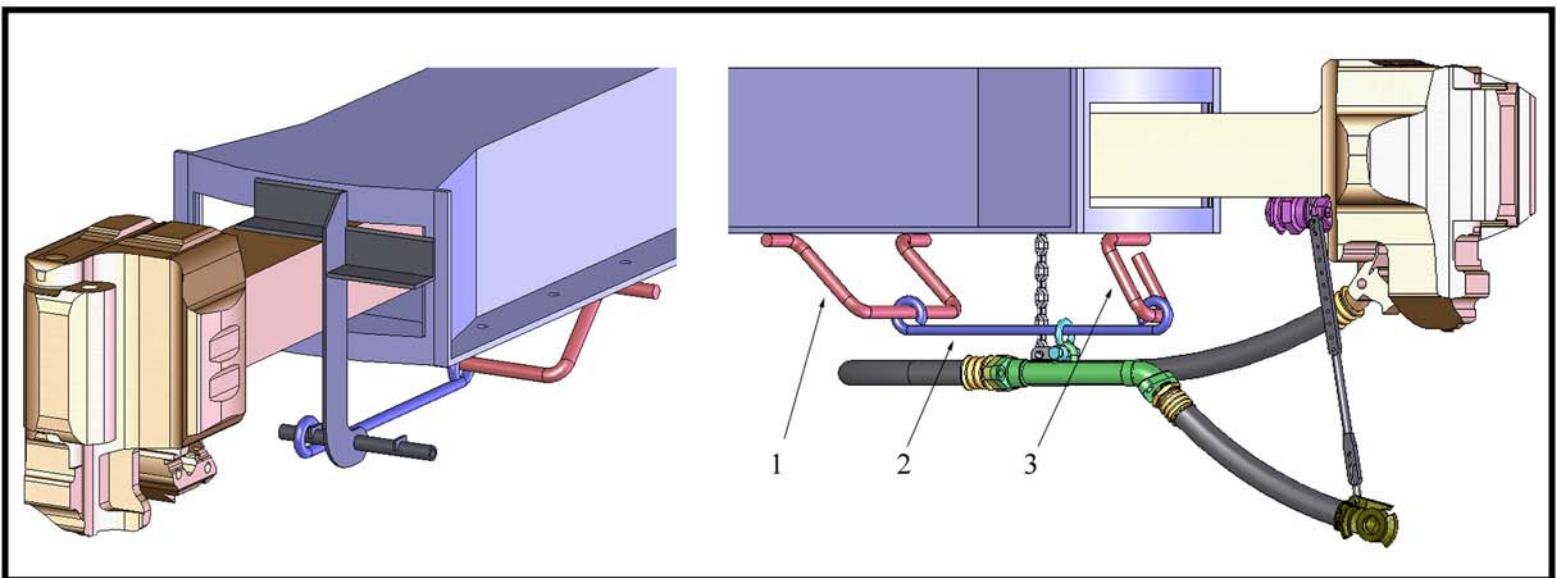

## STRATO PRODUCT #EOCT-UTLF

STRATO PART #:  
EOCT-UTLF

- Ensures correct location of trolley rods during installation of sliding trolley pipe (S427) arrangements for F-Couplers and E-Couplers.
- Meets design requirements of the TTX Universal Trolley Arrangement.
- Two locating heights available for use with Standard Level and Low Level cars.
- To locate trolley parts 1, 2 and 3 (See picture).