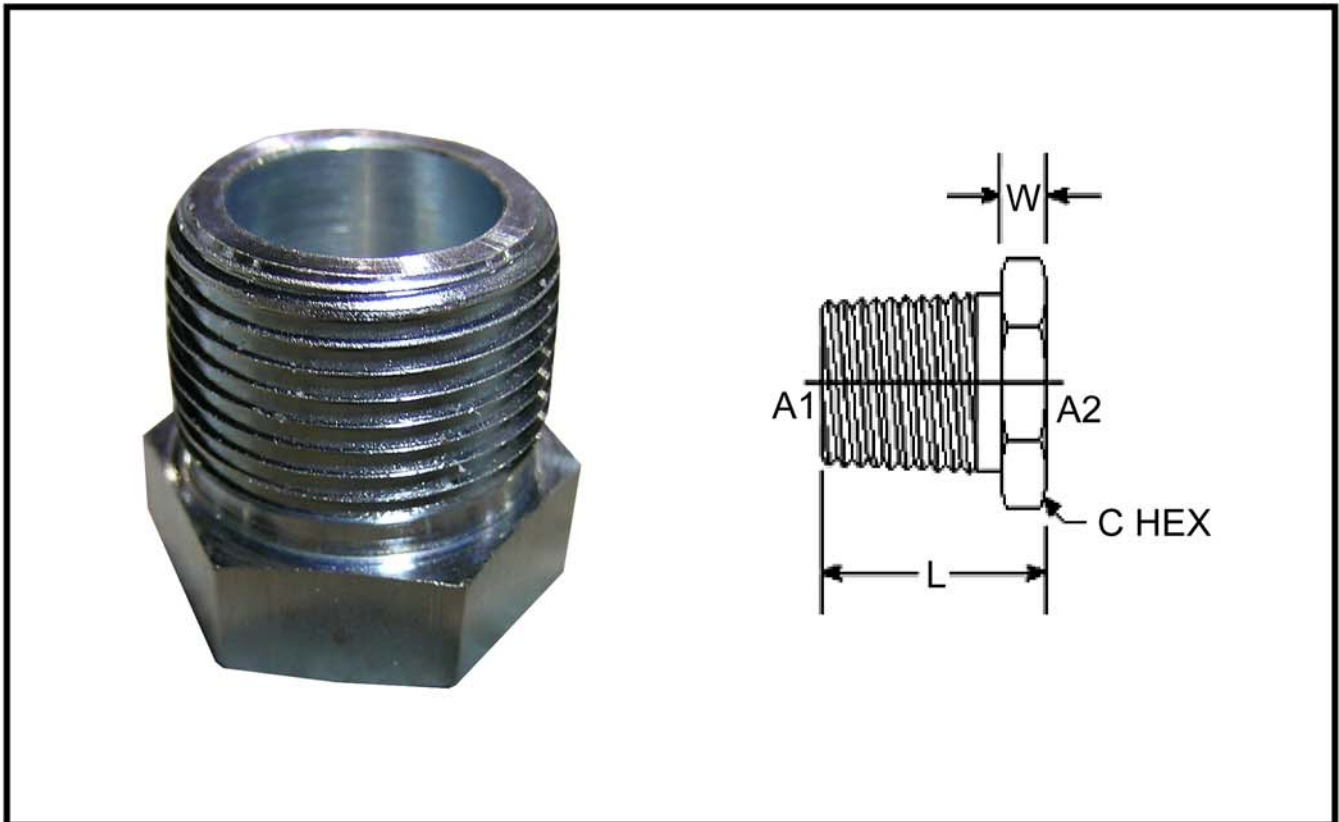

3/4" BY 1/2" BUSHING

STRATO PRODUCT # I093-12-08

- This bushing will adapt our new 90° swivel coupling to the old hose assembly.

Customer Service - Phone: (800)792-0500 Fax: (800)378-7286
customerservice@stratoinc.com